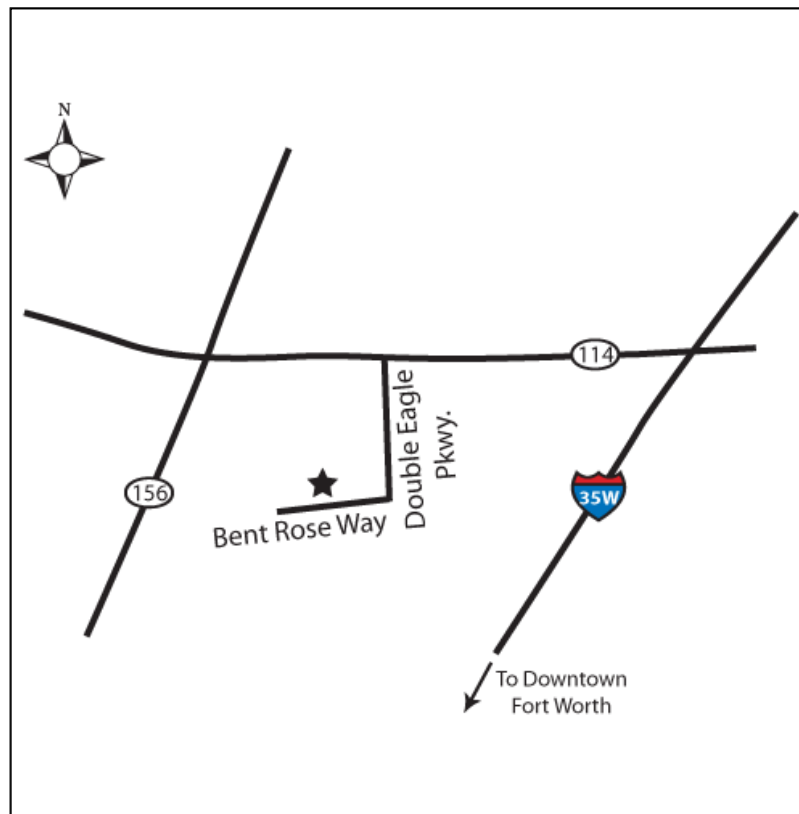

Disclaimers, Terms and Conditions of Use.

Plans, specifications, community amenities, standard features, availability and prices are subject to change without notice. Calculations for square footage of these plans were made from exterior dimensions less attached garage, if appropriate. A/C square footage is the same area less thickness of exterior walls of the same area. Square footage calculations are made based on plan dimensions only and may vary from finished square footage of the home as built. The accuracy of property tax rates, homeowners' association fees, and school district information displayed on this web site is not guaranteed by MHI or any affiliated companies. This information has been provided by third parties and is subject to change without notice. It is recommended that you ascertain the correct property tax rates, homeowners' association fees, and school district information from the appropriate authorities before you make a decision to purchase. © 2006 - 2012 Plantation Homes, All Rights Reserved. 5/22/2012